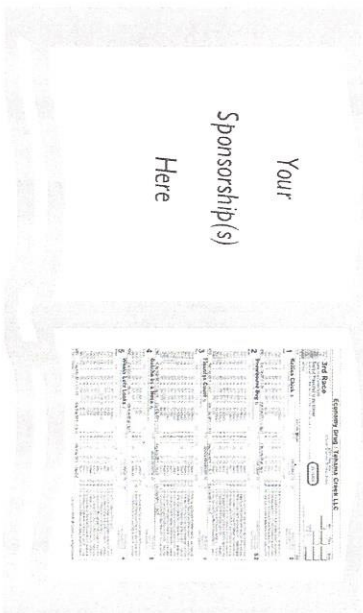

Full Race Sponsorship

PREMIUM SPONSORSHIP — $5,000

- Two (2) 4 x 8 banner at fairground entrances
- One (1) paddock sign above horses
- Full sponsorship page opposite race page
- Sponsorship list both days
- Winner blanket—up to four (4) sponsor names on blanket
- One (1) box seats passes

SPONSORSHIP—$3,000

- One (1) 4 x 8 banner at fairgrounds entrance
- Opportunity to buy one paddock sign at $300
- Opportunity to buy one pari-mutuel window sign at $150
- Full sponsorship page opposite race page
- Sponsorship list both days
- Winner blanket—up to four (4) sponsor names on blanket

SPONSORSHIP $750

- 4 sponsors per race
- One (1) 4 x 8 banner at fairgrounds entrance
- Opportunity to buy one paddock sign at $300
- Opportunity to buy one pari-mutuel window sign at $150
- Sponsorship page opposite race page
- Sponsorship List both days

SPONSORSHIP $300 *

- 10 businesses or individuals per race
- Opportunity to buy pari-mutuel window sign at $150 if available
- Sponsorship page opposite race page
- Sponsorship list both days

SPONSORSHIP $200 *

- 15 businesses or individuals per race
- Opportunity to buy pari-mutuel window sign at $150 if available
- Sponsorship page opposite race page
- Sponsorship list both days

SPONSORSHIP $100 *

- 30 businesses or individuals per race
- Opportunity to buy pari-mutuel window sign at $150 if available
- Sponsorship page opposite race page
- Sponsorship list both days

* Can sponsor more than one race

Pari-mutuel Window Sign - $150 with full sponsor as indicated. Sponsors will receive a 2X4 banner with name and logo to be placed above a window at the pari-mutuels.