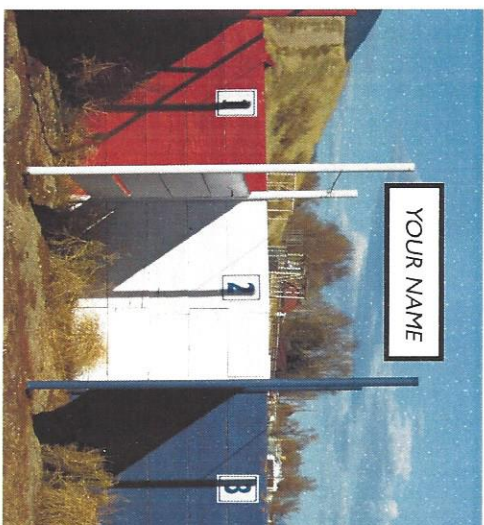

Paddock Sign - $300 with full sponsor as indicated. Sponsors will receive a 3X8 banner to be placed above the back wall of a paddock stall.